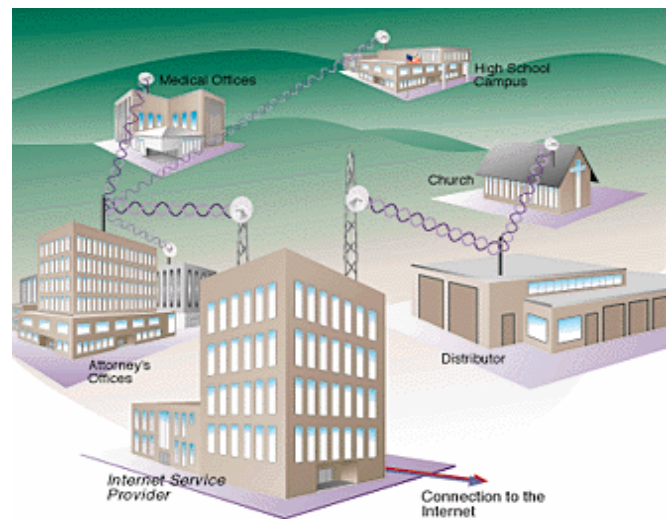

What about Internet?

We can form a partnership with your preferred ISP to create a high speed link for Internet access. We can even use Wireless in conjunction with DSL where available.

Many options are available. Call now for a free site visit and consultation. (519)352-2112.