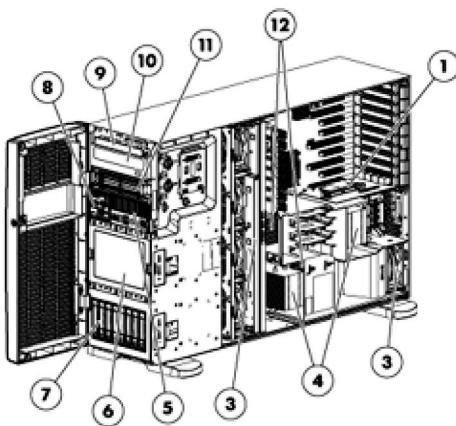

The new HP ProLiant ML370 G6 File Server

Perfect for Virtualization.

1. Three Hot-plug fans (standard) Five (optional)
2. Quick removal access panel
3. Intel Quad-Core Processor (Performance model includes two processors)
4. Eighteen slots for DDR3 Registered or Unbuffered Memory
5. SAS/SATA drive cage
6. Optional drive cage bay
7. Power on/standby button
8. System Insight Display
9. Removal media bay
10. DVD-ROM drive
11. Optional slimline optical drive bay
12. 9 Available PCI-Express Gen2 slots